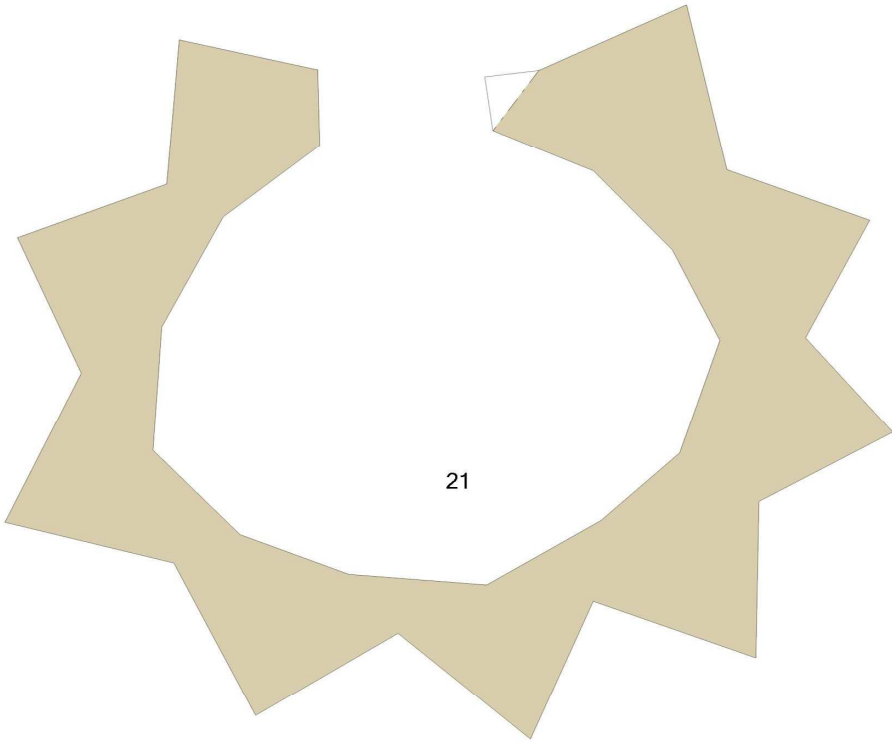

Mimikyū

By Brandon

Build by LuLS

Paper Pokés
www.pokemonpapercraft.net

25

24

26

OPTIONAL SHADOW ARM